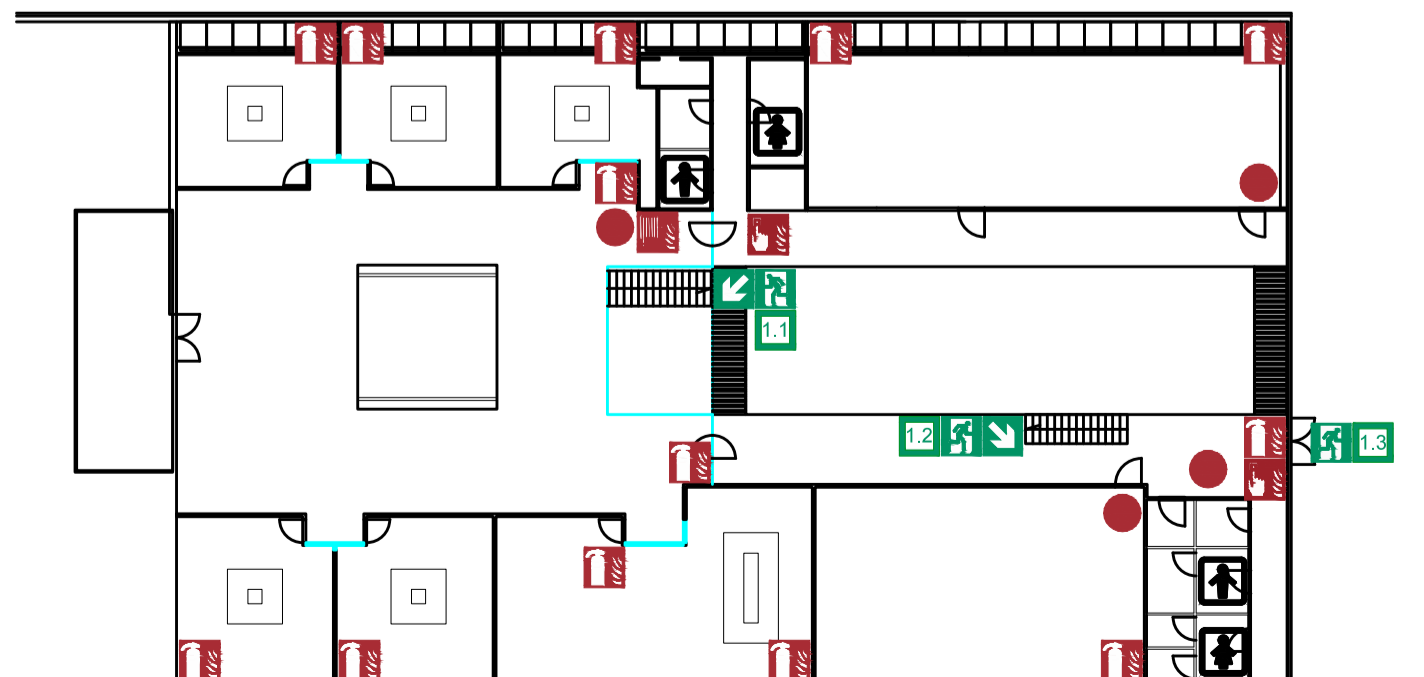

Legende - Légende	
evacuatieplan	plan d'évacuation
brandblusser	extincteur
brandhaspel	lance à incendie
elektropunt	danger électrique
nooduitgang	issue de secours
nr uitgang	n° issue de secours
infopunt	point info
evacuatiweg	sortie de secours
brandcentrale	centrale d'incendie
handbrandmel	déclencheur manuel d'alarme
hydrant	hydrant
DEA	AED