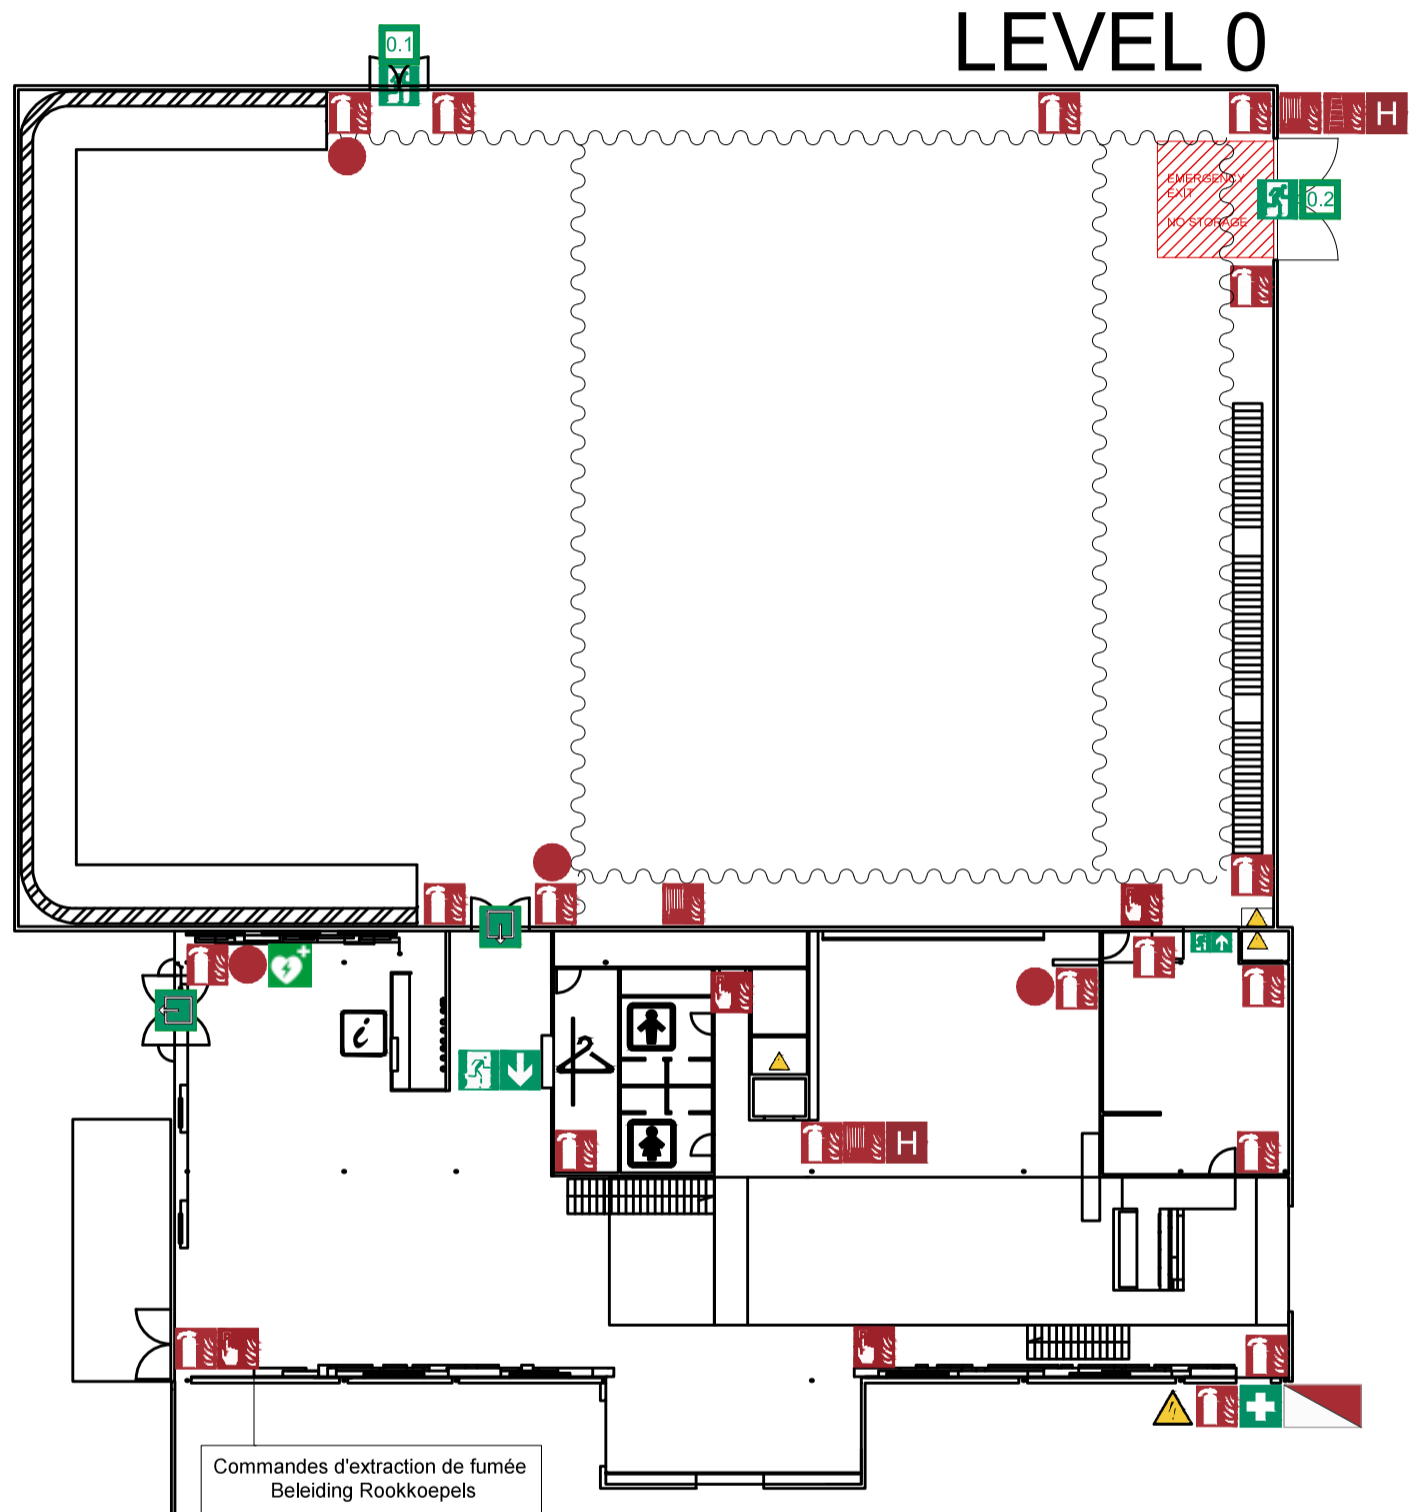

## Evacuatieplan - Plan d'évacuation Event Lounge Brussels

**Max. capacity \* :**

**Convention 1:**  
Cocktail Area 900 pax.

**Lounge Bar Area  
& Salon :** 700 pax.

**Convention 2 :** 150 pax.

**Convention 3:** 80 pax.

**Executive Club  
incl. meeting rooms:**  
180 pax.

**Max. capacity building : 1150 pax.**

**\* Max. capacity when  
space is empty  
The capacity has to be  
calculated for every occasion  
separately.**