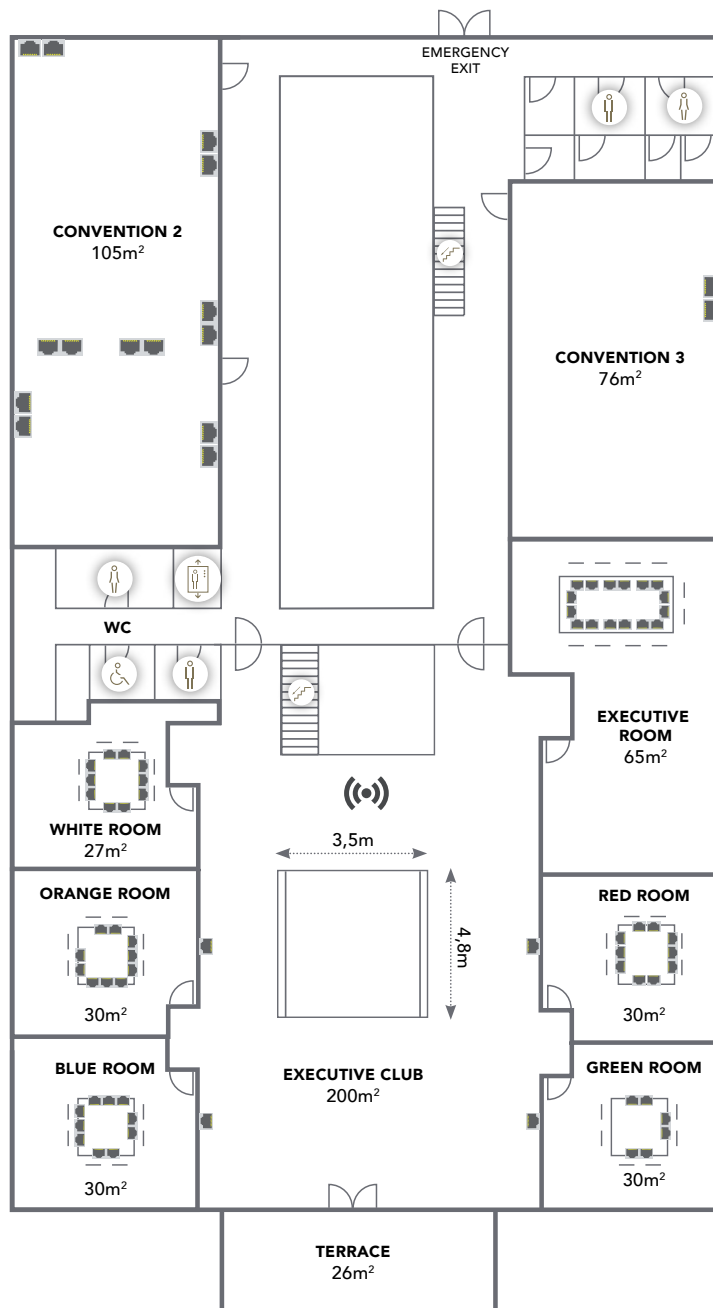

WHAT WE OFFER

- 100Mbps (Up & Download)
- Personalized networks & passwords
- Separate VLAN's

SOCKET - Wired RJ45 female

ANTENA - Acces Point WIFI

FOR MORE
INFORMATION
PLEASE CONTACT

EVENT LOUNGE
Bd. Général Wahislaan 16F
1030 Brussels

T. +32 (0) 2 725 55 26
info@eventlounge.be

eventlounge.be