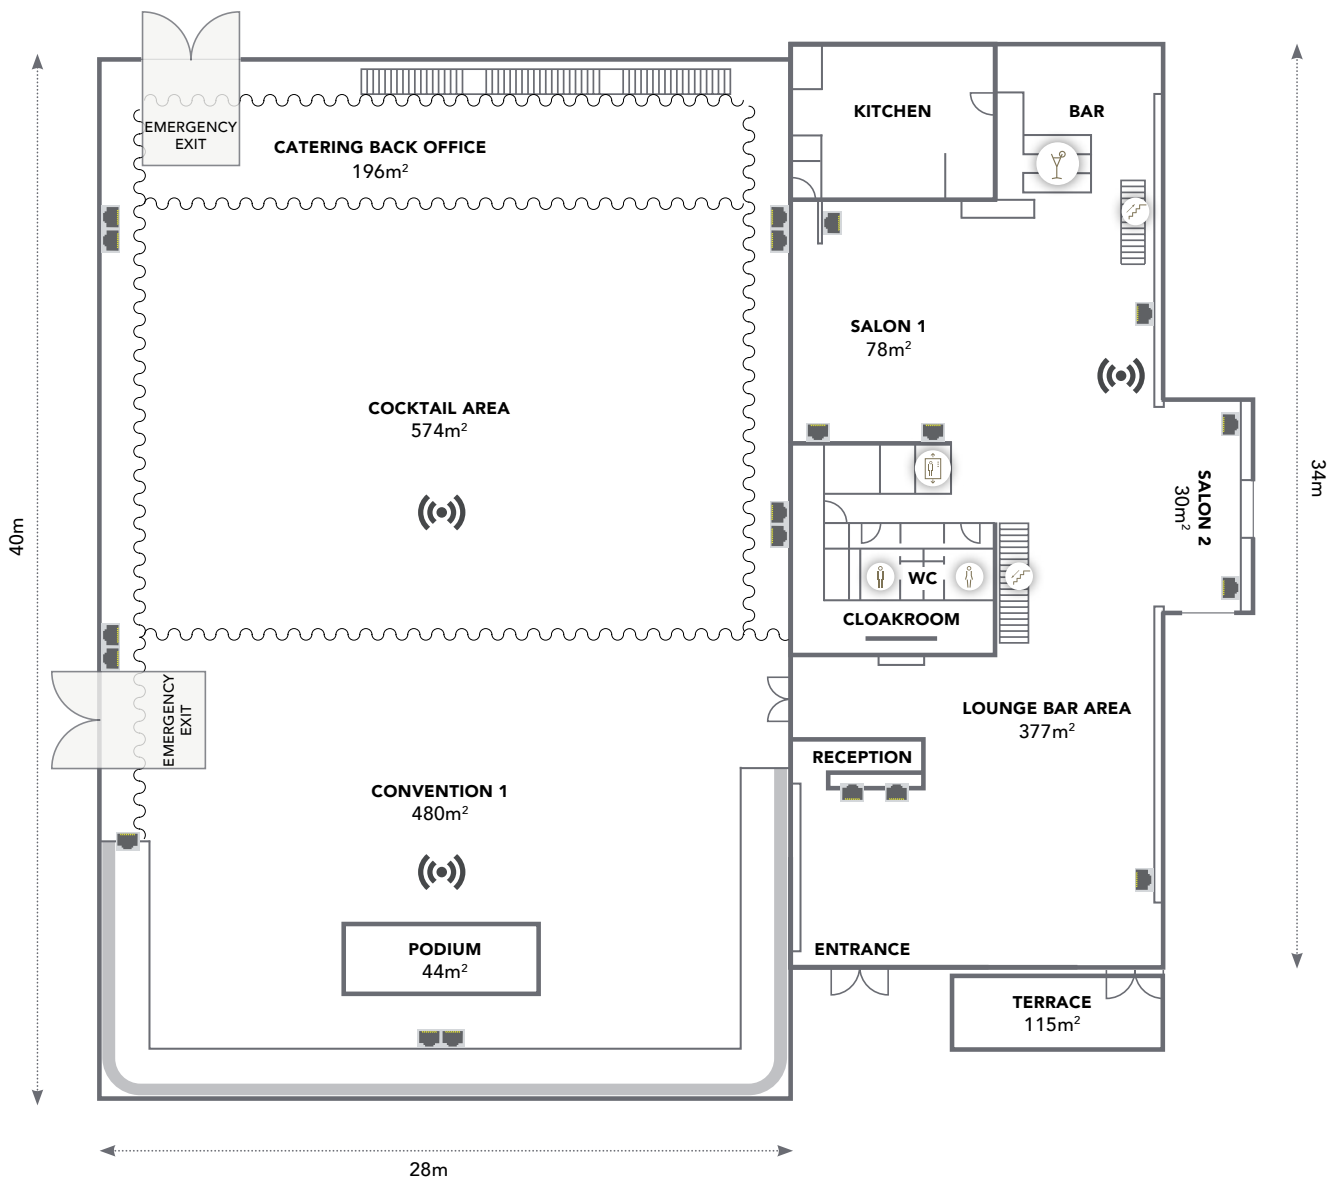

NETWORK CONNECTIONS

GROUND FLOOR

Event lounge offers an advanced service when it comes to internet facilities: High speed streaming, 1000 connected devices, wired connectivity in every room, ...

In order to guarantee a good connection, it is forbidden to connect your own devices, such as routers, on Event Lounge Network.

WHAT WE OFFER

- 100Mbps (Up & Download)
- Personalized networks & passwords
- Separate VLAN's

 **SOCKET** - Wired RJ45 female

 **ANTENA** - Acces Point WIFI

FOR MORE
INFORMATION
PLEASE CONTACT

EVENT LOUNGE
Bd. Général Wahislaan 16F
1030 Brussels