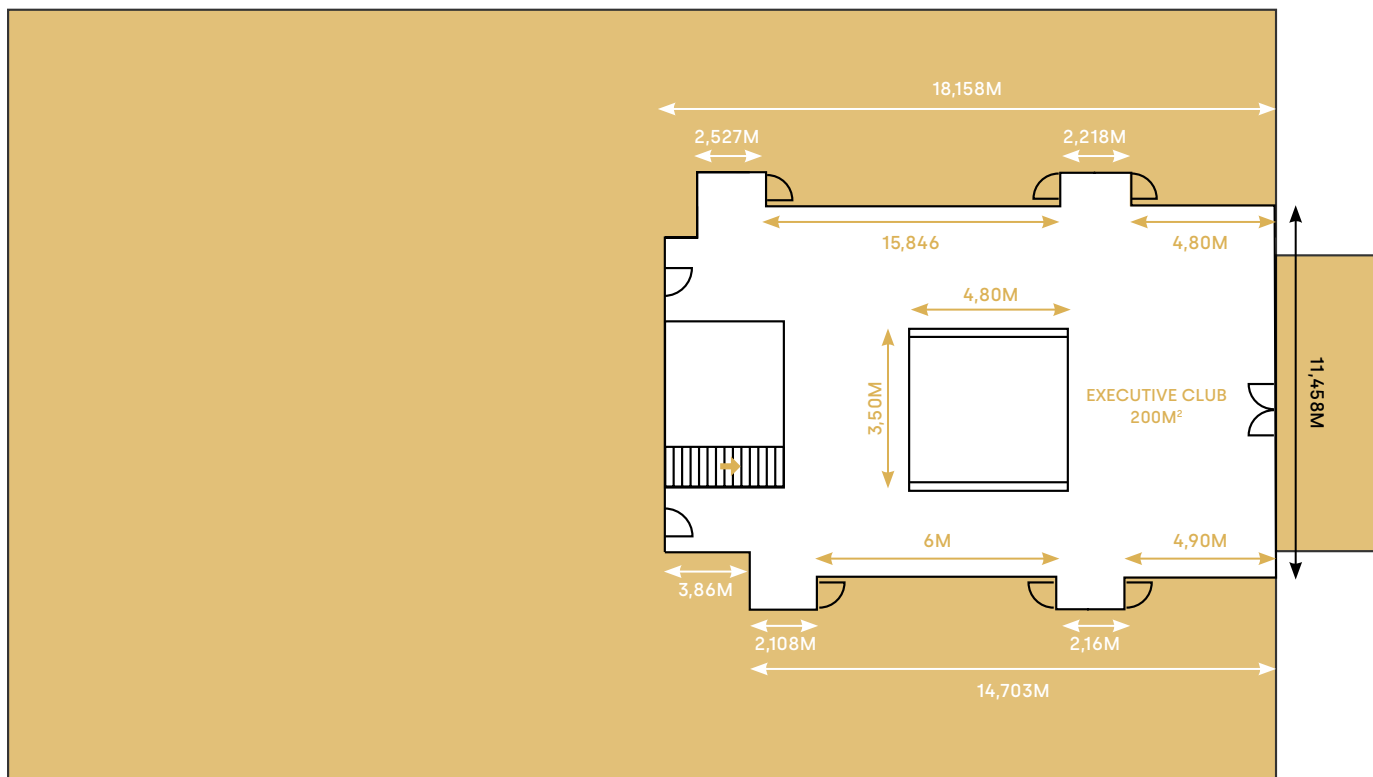

EXECUTIVE CLUB

FOR MORE INFORMATION,
PLEASE CONTACT:

eventlounge.be

Général
info@eventlounge.be
T: +32 (0)2 726 55 26

Adresse
Bd. Général Wahislaan
16F, 1030 Brussels