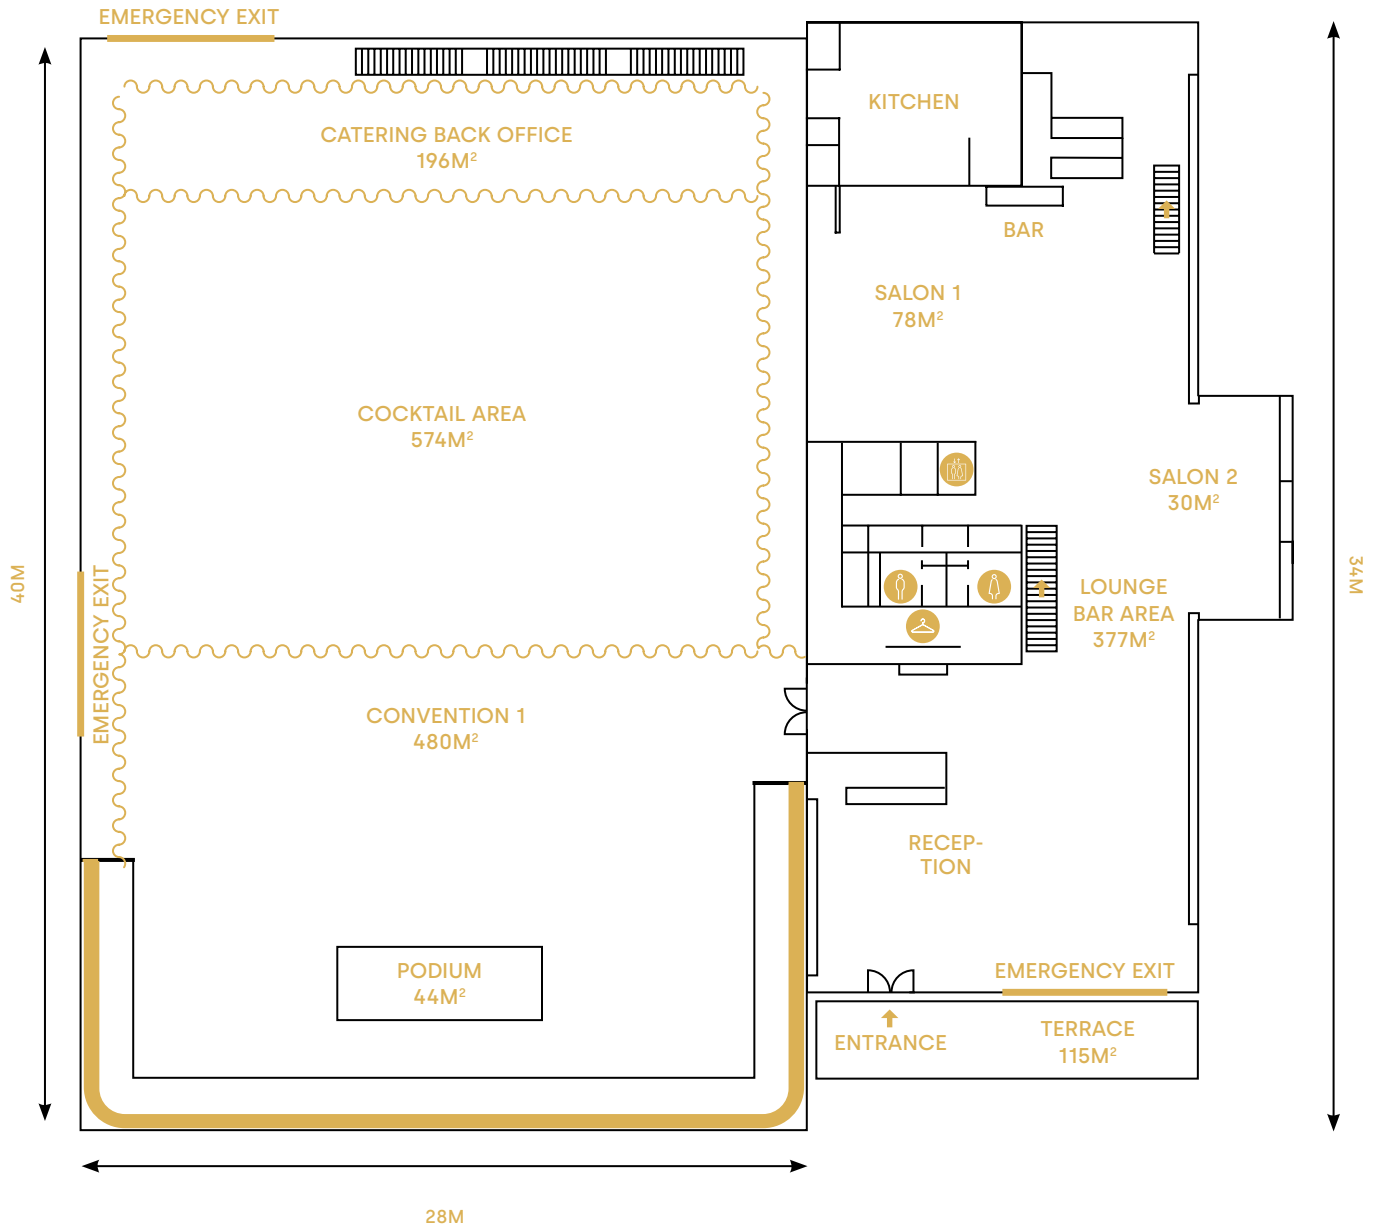

PLANS

First Floor

FOR MORE INFORMATION, PLEASE CONTACT:

eventlounge.be

Général
info@eventlounge.be
T: +32 (0)2 726 55 26

Adresse
Bd. Général Wahislaan
16F, 1030 Brussels

PLANS

Ground Floor