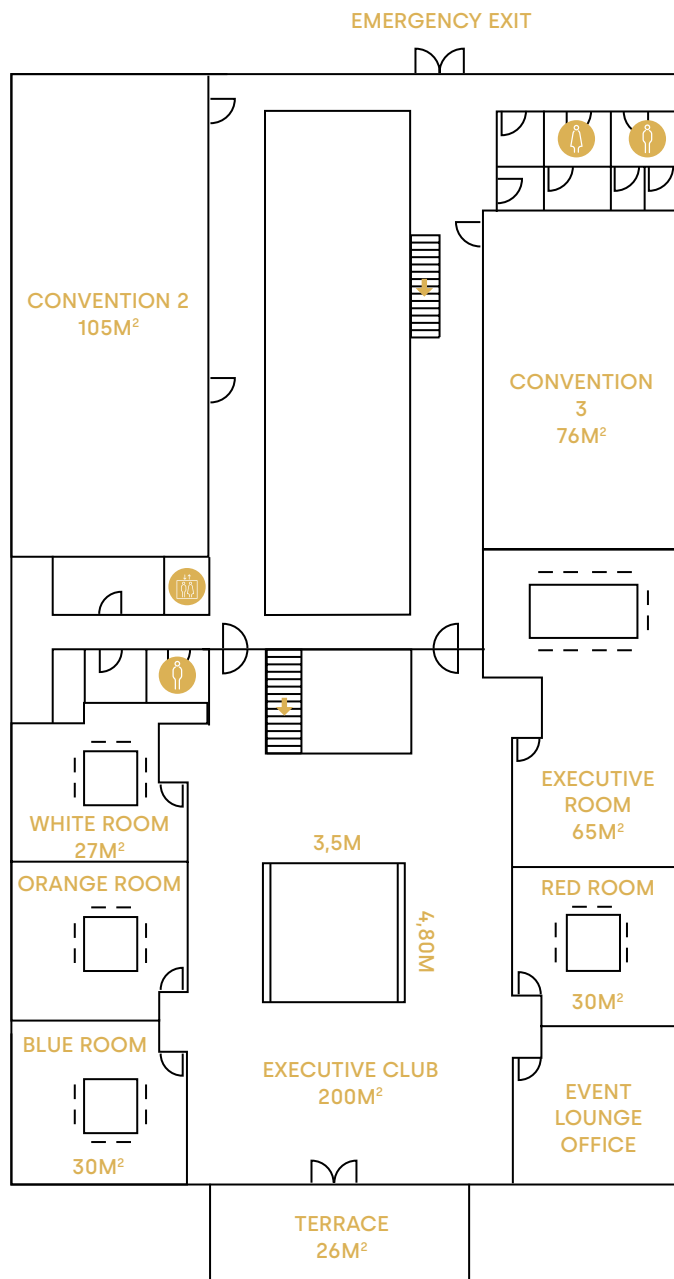

PLANS

First Floor

FOR MORE INFORMATION, PLEASE CONTACT:

eventlounge.be

Général
info@eventlounge.be
T: +32 (0)2 726 55 26

Adresse
Bd. Général Wahislaan
16F, 1030 Brussels

PLANS

Ground Floor