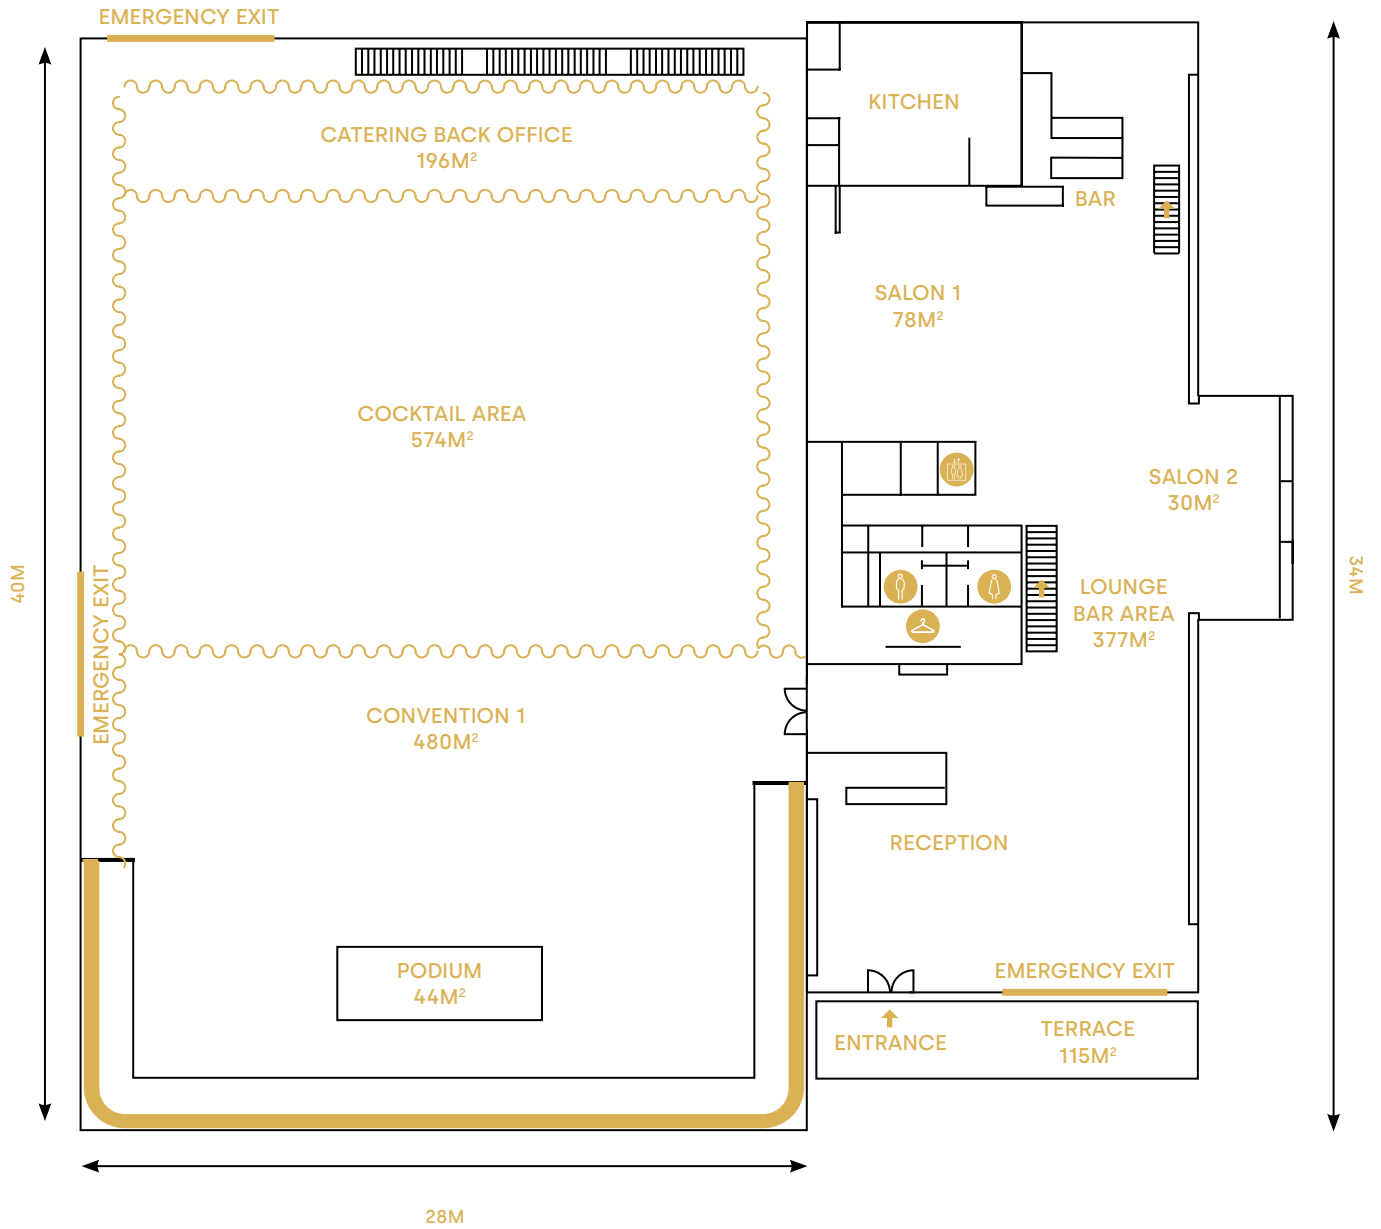

PLANS

Ground Floor

FOR MORE INFORMATION, PLEASE CONTACT:

eventlounge.be

Général
info@eventlounge.be
T: +32 (0)2 726 55 26

Adresse
Bd. Général Wahislaan
16F, 1030 Brussels