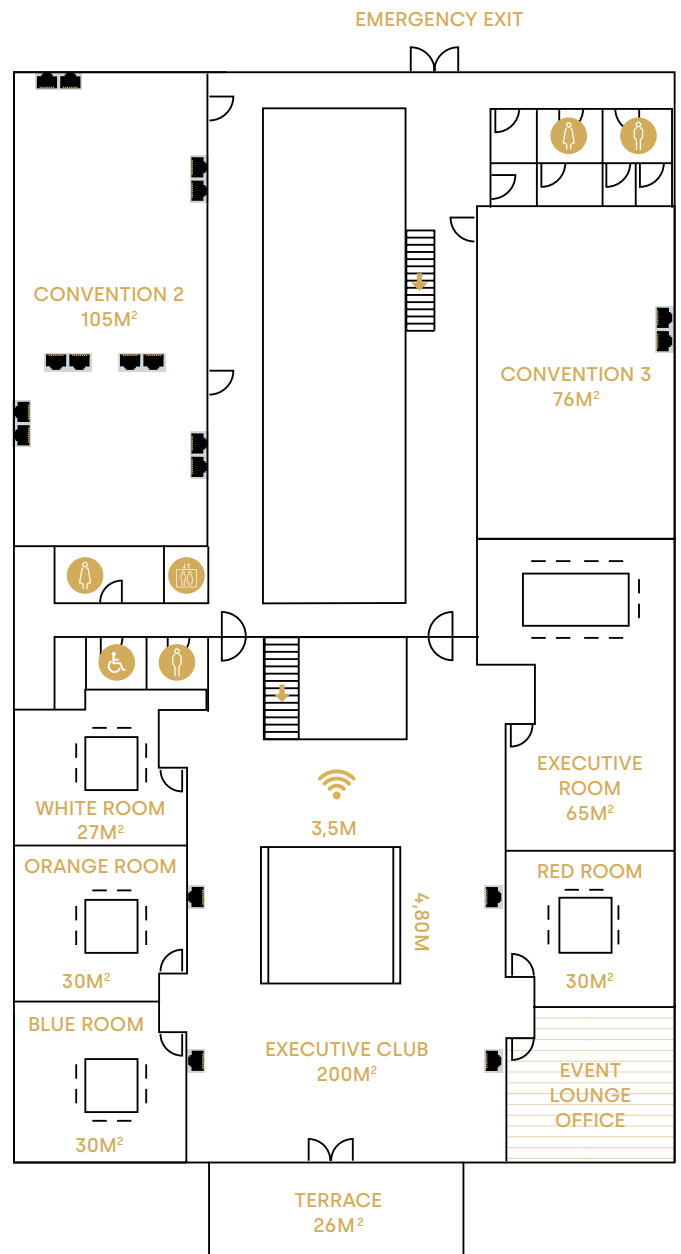

NETWORK CONNECTIONS

First Floor

Event lounge offers an advanced service when it comes to internet facilities: High speed streaming, 1000 connected devices, wired connectivity in every room, ...

In order to guarantee a good connection, it is forbidden to connect your own devices, such as routers, on Event Lounge Network.

WHAT WE OFFER

- 300Mbps (Up & Download)
- Personalized networks & passwords
- Separate VLAN's

Socket - Wired RJ45 female

Antena - Access point WIFI

FOR MORE INFORMATION, PLEASE CONTACT:

eventlounge.be

Général
info@eventlounge.be
T: +32 (0)2 726 55 26

Adresse
Bd. Général Wahislaan
16F, 1030 Brussels