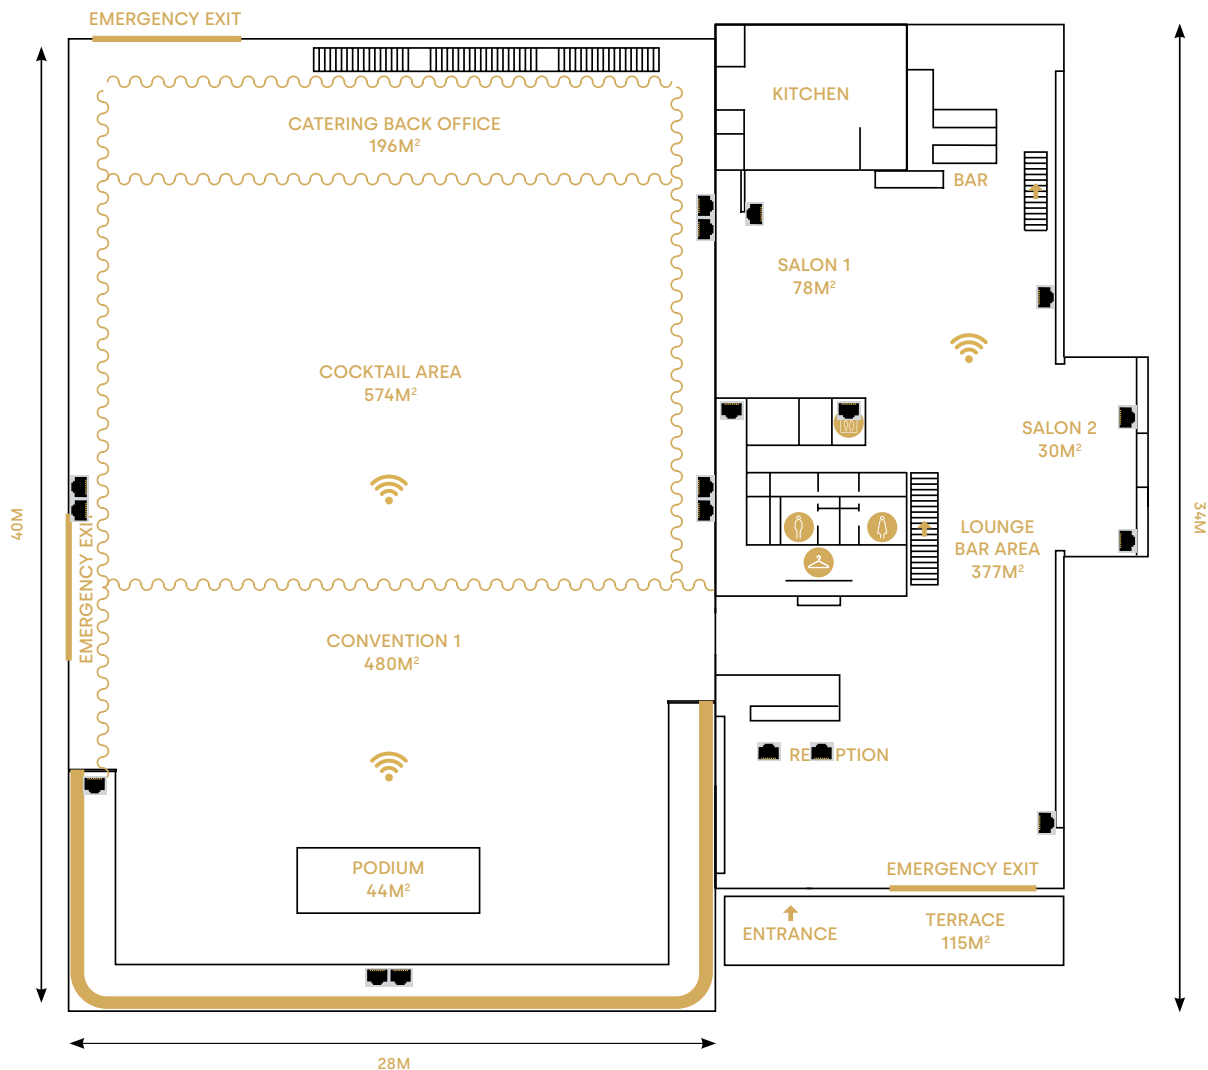

NETWORK CONNECTIONS

Ground Floor

Event lounge offers an advanced service when it comes to internet facilities: High speed streaming, 1000 connected devices, wired connectivity in every room, ...

In order to guarantee a good connection, it is forbidden to connect your own devices, such as routers, on Event Lounge Network.

WHAT WE OFFER

- 300Mbps (Up & Download)
- Personalized networks & passwords
- Separate VLAN's

Socket - Wired RJ45 female

Antena - Access point WIFI

FOR MORE INFORMATION, PLEASE CONTACT:

eventlounge.be

Général
info@eventlounge.be
T: +32 (0)2 726 55 26

Adresse
Bd. Général Wahislaan
16F, 1030 Brussels