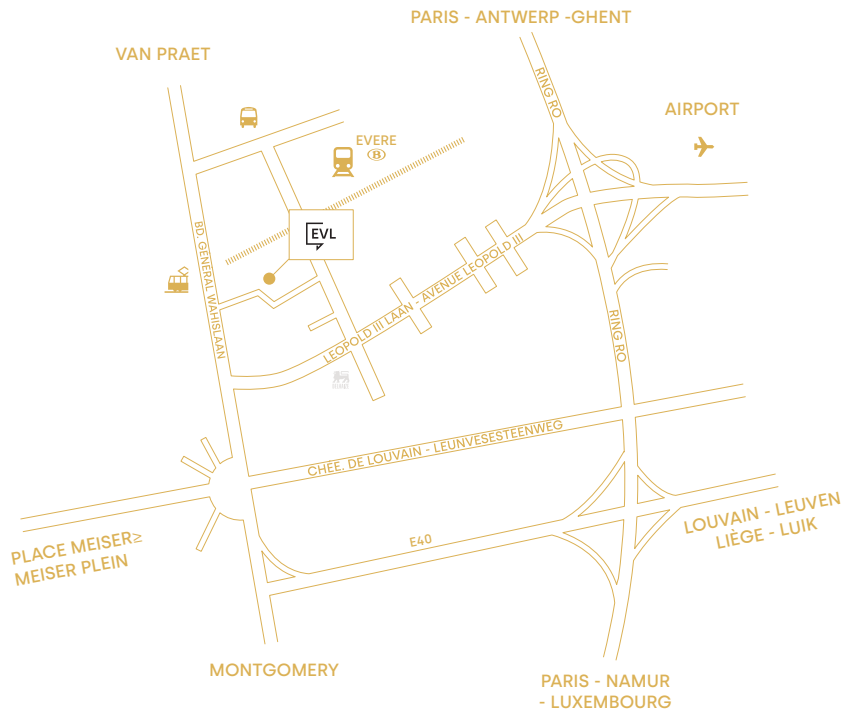

Access plan

By car

Coming from Louvain/Leuven - Liège/Luik

1. Take the E40 towards Brussels;
2. Keep following the direction Brussels (don't turn right towards the Ring);
3. At the end of the E40 take the tunnel in direction Meiser;
4. Drive straight ahead and cross the Meiser large crossroad, keeping on the right;
5. You are now on the Generaal Wahislaan. After the Total petrol station (on your right-hand side) take the first street to your right;
6. You have now entered the street of Event Lounge, located 500m further on your left-hand side.

Coming from Antwerp (on A12)

1. Follow the direction Brussels Centre when arriving at the end of the A12;
2. At the roundabout Dikke Linde take the direction of Van Praet (Chinese Pavilion – Japanese Tower);
3. You are now on the Van Praet-laan which you keep following to the Van Praet bridge;
4. At the second traffic lights, turn left, under the Van Praet bridge, and take the Van Praet tunnel;
5. Drive straight ahead onto the Lambermontlaan, then the Generaal Wahislaan;
6. Drive past the Texaco petrol station on your left-hand side and make a U-turn onto the Generaal Wahislaan in the opposite direction;
7. After the Total petrol station (on your right-hand side) take the first street to your right;
8. You have now entered the street of Event Lounge, located 500m further on your left-hand side.