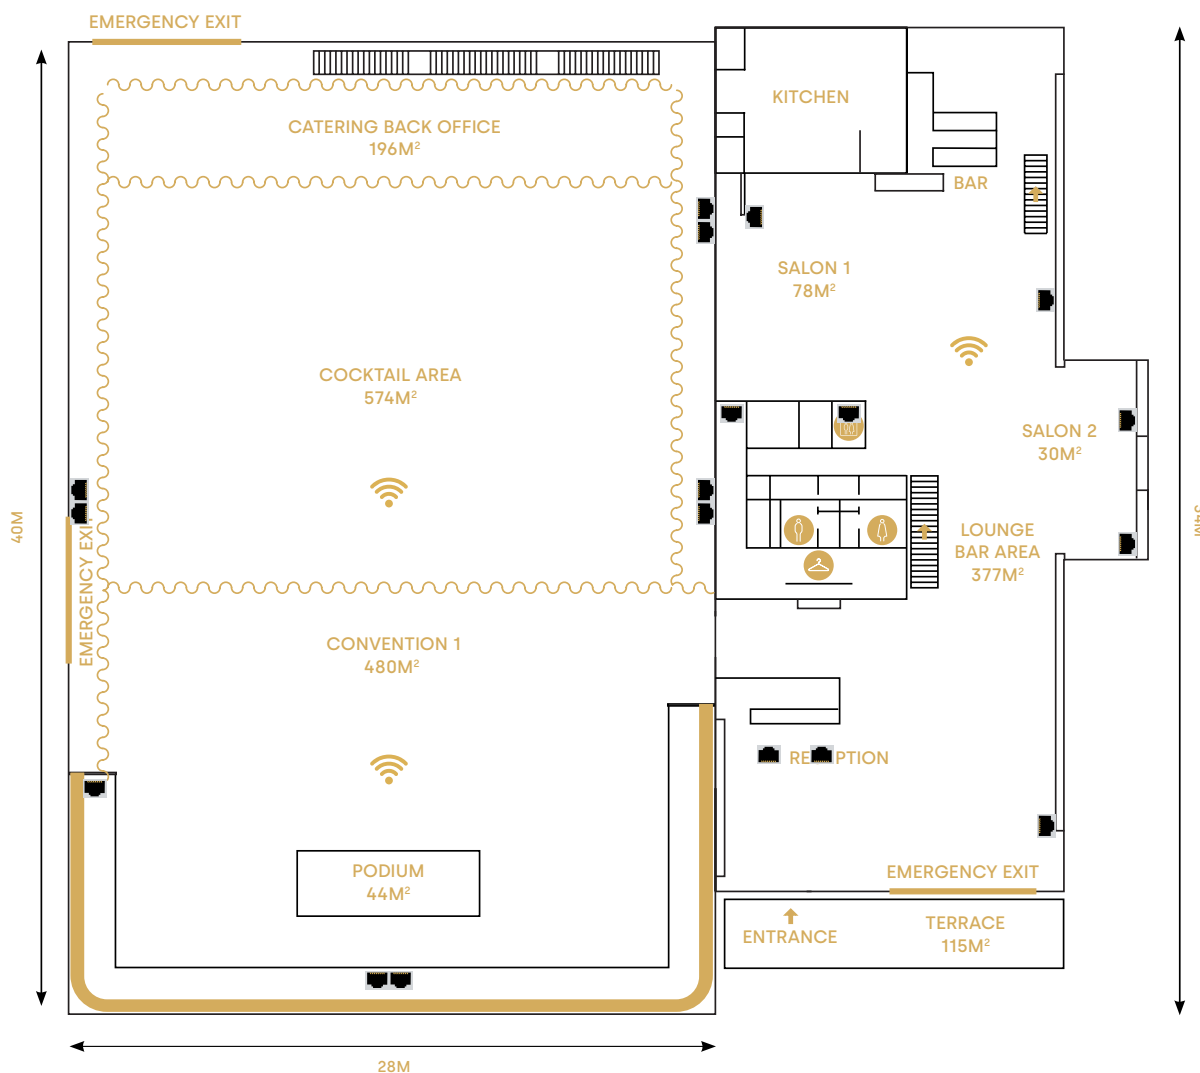

Network connections

Ground Floor

Event lounge offers an advanced service when it comes to internet facilities: High speed streaming, 1000 connected devices, wired connectivity in every room, ...

In order to guarantee a good connection, it is forbidden to connect your own devices, such as routers, on Event Lounge Network.

WHAT WE OFFER

- 300Mbps (Up & Download)
- Personalized networks & passwords
- Separate VLAN's

Socket - Wired RJ45 female

Antena - Access point WIFI

eventlounge.be

info@eventlounge.be
+32 (0)2 726 55 26

Bd. Général Wahislaan
16F, 1030 Brussels

Network connections

First Floor

Event lounge offers an advanced service when it comes to internet facilities: High speed streaming, 1000 connected devices, wired connectivity in every room, ...

In order to guarantee a good connection, it is forbidden to connect your own devices, such as routers, on Event Lounge Network.