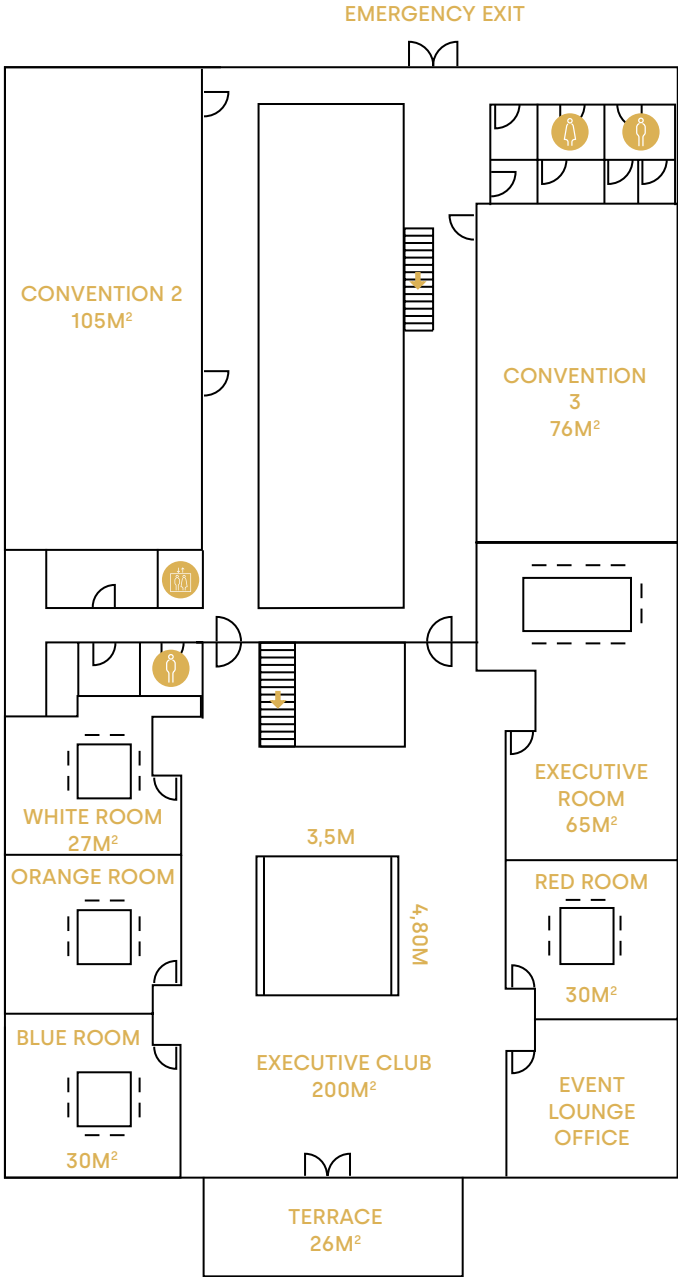

Plans

First Floor

eventlounge.be

info@eventlounge.be
+32 (0)2 726 55 26

Bd. Général Wahislaan
16F, 1030 Brussels

Plans

Ground Floor